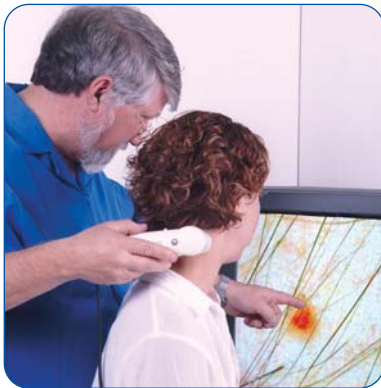

Education - Simple to set up and use in a classroom and versatile enough to enhance any lesson by displaying amazing, live images to a whole group. Students of all levels will be excited and engaged while using the hands-on Scope On A Rope L2.

Medical - Share live images with patients and clients for improved understanding of a wide variety of skin, hair and other conditions. Instant, high quality images by touch. An innovative way to show improvements after treatment.

Industry - The extreme versatility of the Scope On A Rope L2 makes it perfect for component and sample examination for quality control and inspection. Ideal for all types of metal surfaces, glass, textiles, and electronics.

Simplicity - Connecting the Scope On A Rope L2 to a TV or projector takes only seconds and the unique fixed focus microscope lenses require no adjustment; simply touch the object or sample with the lens tip and the high quality image is instantly displayed live on the screen.

Versatility - The large choice of lenses from a 1x camera lens up to 400x magnification make the Scope On A Rope L2 the perfect tool for repeated viewing of the same object and for using in many different environments for many different applications. The camera can even be connected to a traditional microscope for video viewing.

Affordability - Other industrial cameras tend to be limited to only a few uses and are typically very expensive. The Scope On A Rope L2 is a key value for its versatility, quality, and low price.